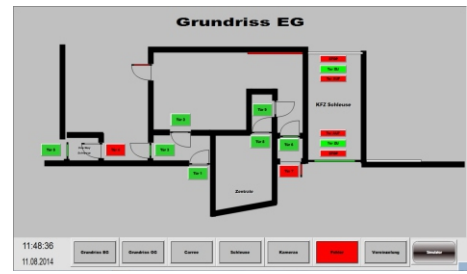

Card-reader unit

Fingerprint

# All in one view

Roof and Facade Control

Building Management User Interface

Roof and Facade Control

Escape door control

Open Air Surveillance

**Heidemann** !  
Sicherheitselektronik