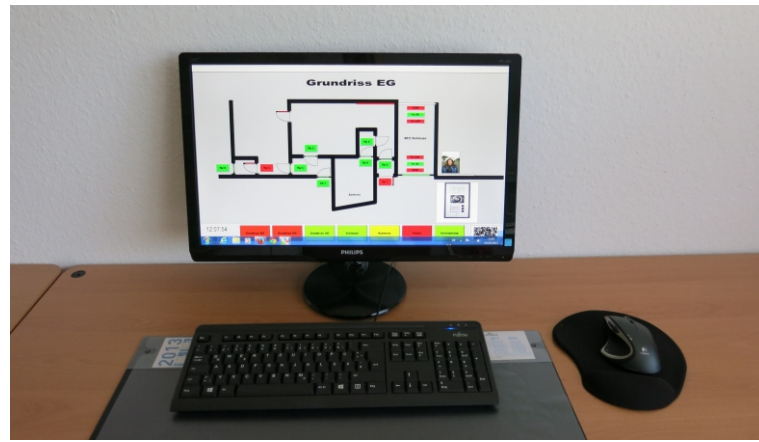

## Visualization

The user interface is customized according to the specifications. Optionally, the control can be done on graphics (e.g. a floor plan), buttons (keys) and image files.

You can import CAD drawings, existin templates can be used. The operation is easy to use and comfortable through the standard user interface.